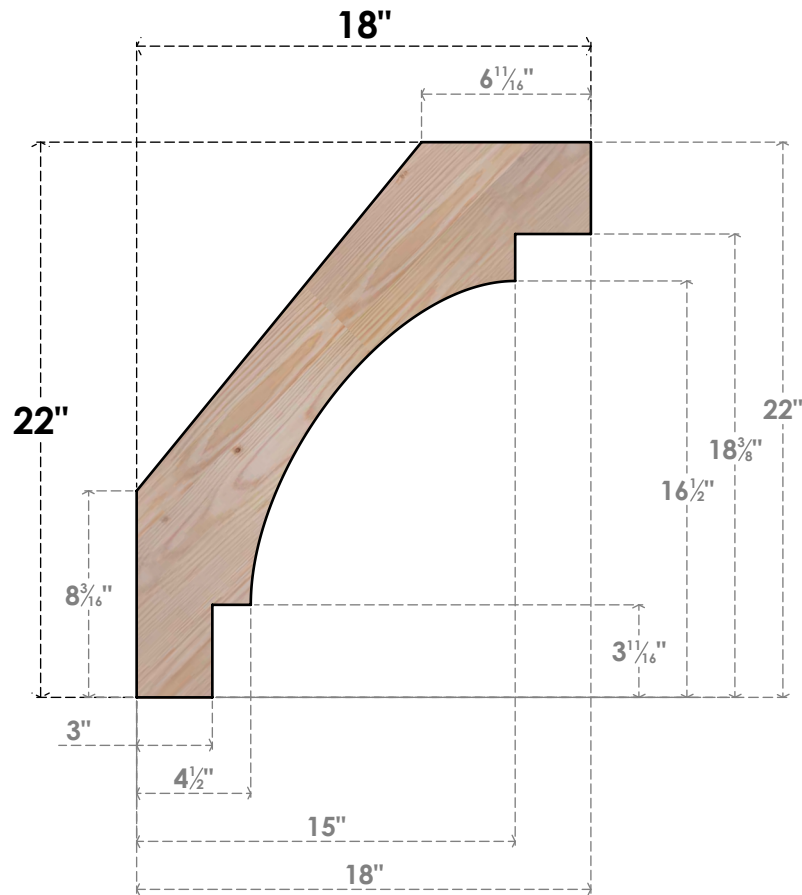

BRC04X18X22MRC00SDF

3 1/2"W X 18"D X 22"H MERCED SMOOTH BRACE, DOUGLAS FIR

SIDE

FRONT

EKENA MILLWORK
 2300 WEST MAIN ST.
 CLARKSVILLE, TX 75426
 TOLL FREE: 866-607-0453
 WWW.EKENAMILLWORK.COM

NOTES

1. INSTALLATION TO BE COMPLETED IN ACCORDANCE WITH MANUFACTURER'S SPECIFICATIONS.
2. DRAWING MAY NOT BE TO SCALE
3. THIS DRAWING IS INTENDED FOR DESIGN AND PLANNING PURPOSES ONLY.
4. ALL INFORMATION CONTAINED HEREIN WAS CURRENT AT THE TIME OF DEVELOPMENT BUT MUST BE REVIEWED AND APPROVED BY THE PRODUCT MANUFACTURER TO BE CONSIDERED ACCURATE.
5. PRODUCTS ARE NOT KILN DRIED. THIS ITEM IS UNIQUE AND WILL CONTAIN THE NATURAL VARIATIONS THAT THE WOOD SPECIES OFFERS. THIS MAY RESULT IN VARIATIONS UP TO 1/4"