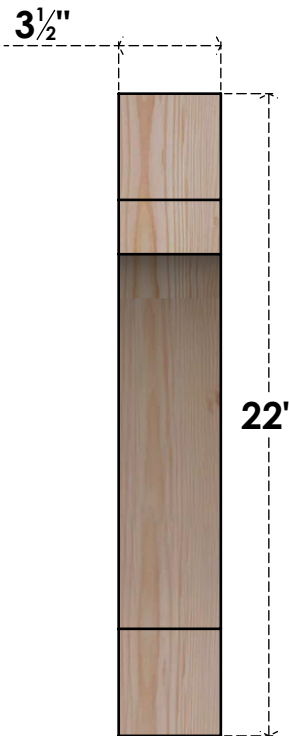

BRC04X18X22MRC00SDF

3 1/2"W X 18"D X 22"H MERCED SMOOTH BRACE, DOUGLAS FIR

SIDE

FRONT

EKENA MILLWORK
 2300 WEST MAIN ST.
 CLARKSVILLE, TX 75426
 TOLL FREE: 866-607-0453
 WWW.EKENAMILLWORK.COM

NOTES

1. INSTALLATION TO BE COMPLETED IN ACCORDANCE WITH MANUFACTURER'S SPECIFICATIONS.
2. DRAWING MAY NOT BE TO SCALE
3. THIS DRAWING IS INTENDED FOR DESIGN AND PLANNING PURPOSES ONLY.
4. ALL INFORMATION CONTAINED HEREIN WAS CURRENT AT THE TIME OF DEVELOPMENT BUT MUST BE REVIEWED AND APPROVED BY THE PRODUCT MANUFACTURER TO BE CONSIDERED ACCURATE.
5. PRODUCTS ARE NOT KILN DRIED. THIS ITEM IS UNIQUE AND WILL CONTAIN THE NATURAL VARIATIONS THAT THE WOOD SPECIES OFFERS. THIS MAY RESULT IN VARIATIONS UP TO 1/4"